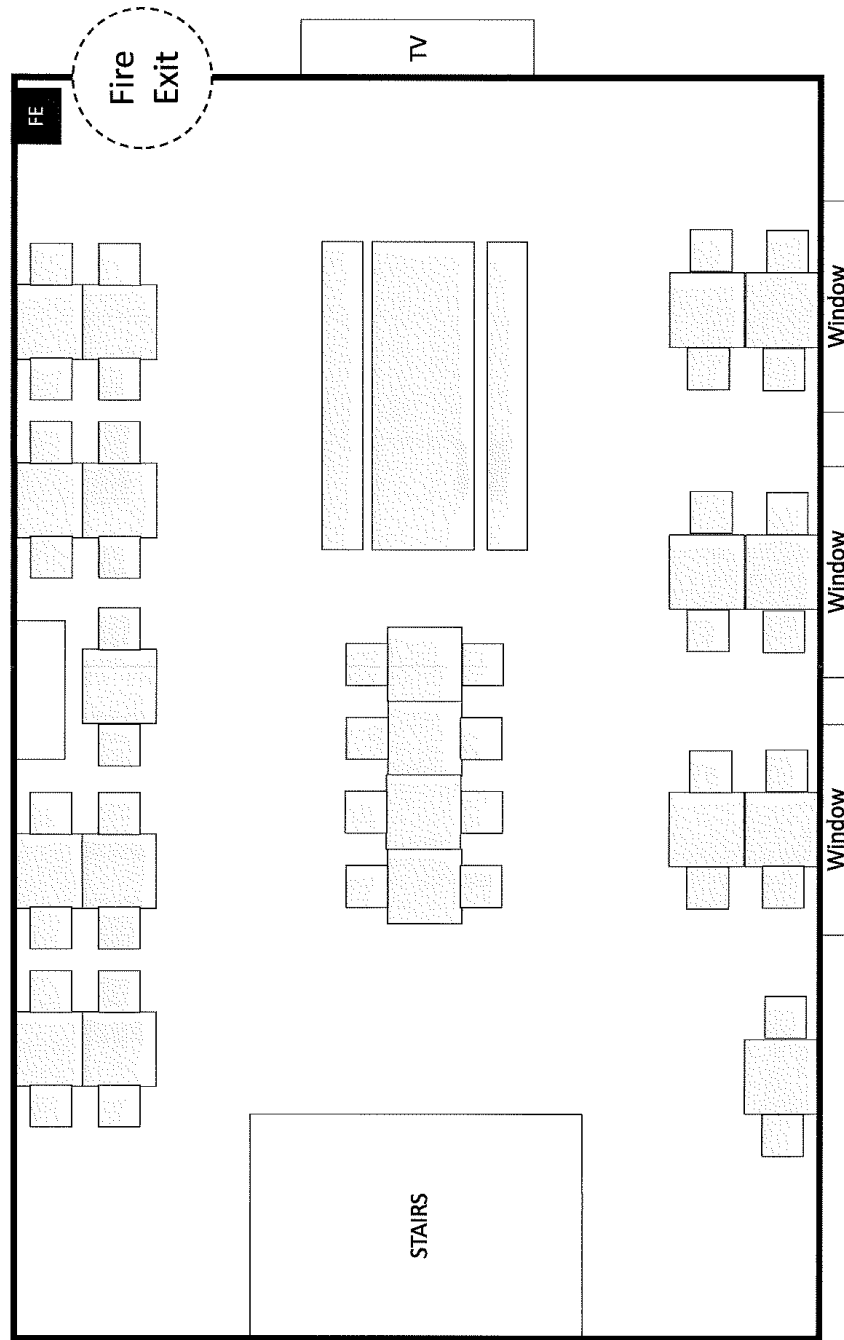

### Site Layout: Internal Ground Floor

Brew Monster Ltd, 1 Lon Y Twyn, Caerphilly, CF83 1NW

= Licensable Area

= Fire Extinguisher

= Point of Access/Egress to/From Premises

### Site Layout: Internal First Floor

Brew Monster Ltd, 1 Lon Y Twyn, Caerphilly, CF83 1NW