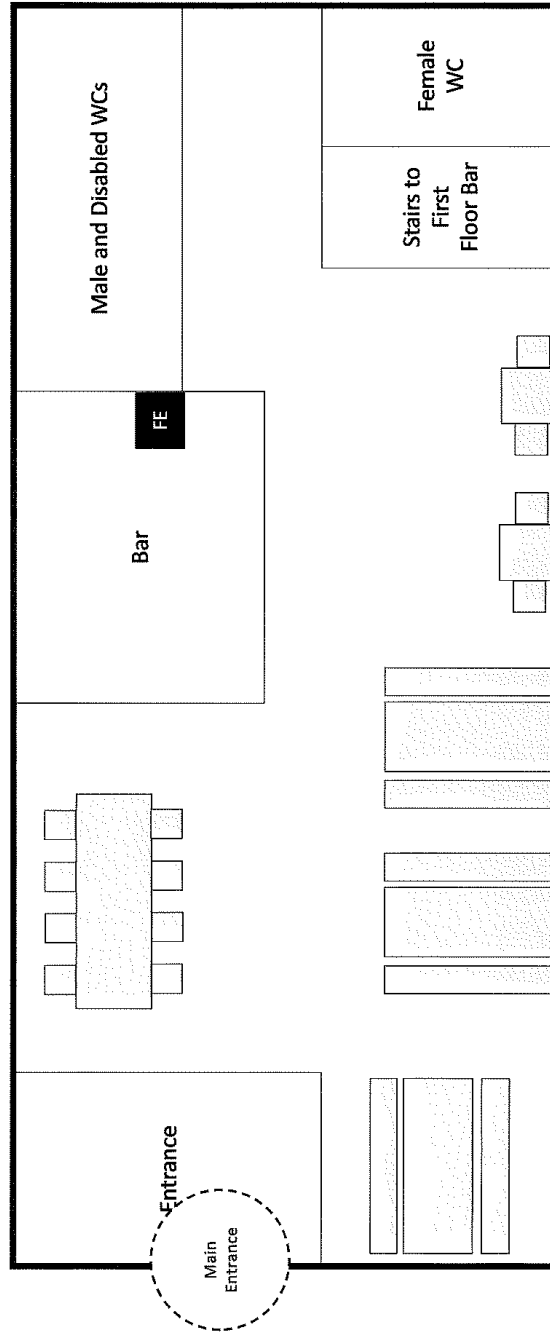

**Site Layout Plan in Support of Application to Vary  
Premises Licence at 1 Lon Y Twyn, Caerphilly, CF83  
1NW**

### High-Level Site Layout

Brew Monster Ltd, 1 Lon Y Twyn, Caerphilly, CF83 1NW

### Site Layout: Internal Ground Floor

Brew Monster Ltd, 1 Lon Y Twyn, Caerphilly, CF83 1NW

= Licensable Area

= Fire Extinguisher

= Point of Access/Egress to/From Premises

### Site Layout: Internal First Floor

Brew Monster Ltd, 1 Lon Y Twyn, Caerphilly, CF83 1NW